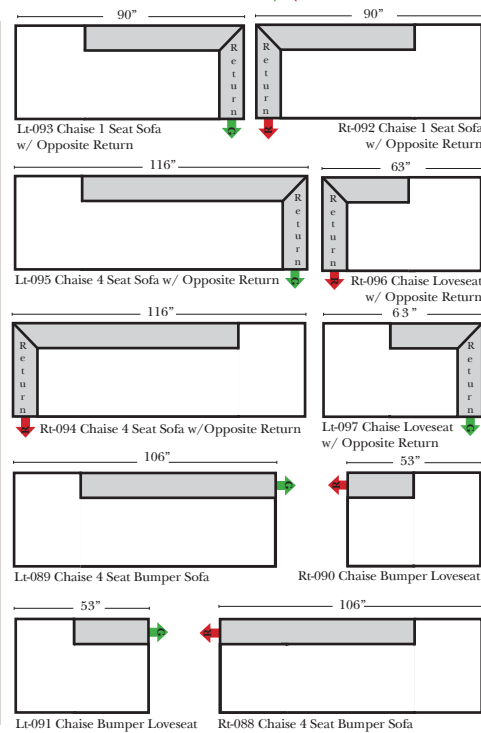

Bumper Chaise & Return Chaise

Green Arrows with Red Arrows to mix with some of the L-Shaped pieces.